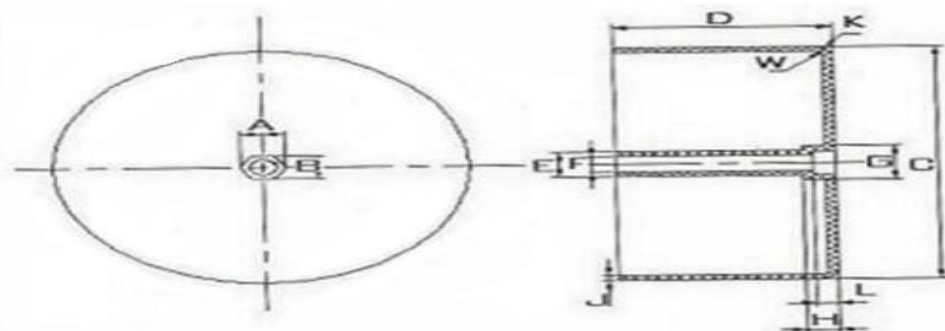

TIANJIN GREWIN TECHNOLOGY CO.,LTD.

Web:www.grewin-tech.com WhatsApp:+86-13072088960

Email:salesmanager@grewin-tech.com

Waterproof Transformer for outdoor and underwater use

1.Encapsulated Transformer

图示代码	A	B	C	D	E	F	G	H	J	K	L
H-25	8.00	7.20	74.00	39.0	8.00	5.1	11.0	5.5	1.5	R3	4.0
H-25A	8.80	7.80	83.00	70.0	8.20	5.2	11.2	6.0	1.5	R1	4.5
H-60			96.00	49.5	9.20	5.2			2.3	R1	
H-100	11.5	10.0	101.2	52.7	9.40	6.1	13.8	6.9	1.5	R0.5	5.7
H-200	11.5	10.0	118	60.0	9.40	6.1		5.8	1.5		
H-400	12.5	11.0	132.0	82.0	12.2	6.2	17.0	9.0	3.0	R1	6.0
H-500	15.0	13.0	145.0	80.0	11.2	8.2	16.0	8.0	1.5	R3	6.5
H-3000	40.0	30.00	225.0	125.0	19.0	13.0	35.0	20.0	3.0	R3	12.0
H-5000	40.0	30.00	250.0	142.0	19.0	13.0	50.0	16.0	3.0	R3	12.0
H-6000	40.0	30.00	270.0	143.0	21.0	13.0	50.0	12.0	4.0	R3	8.0