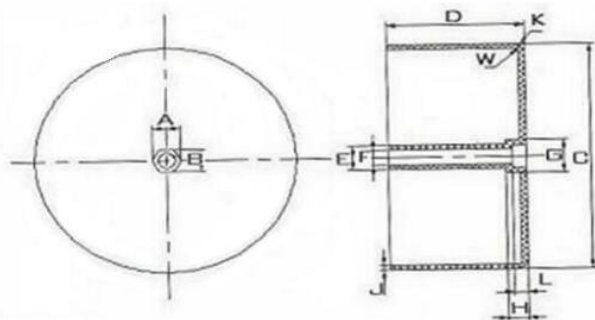

TIANJIN GREWIN TECHNOLOGY CO.,LTD.

Web:www.grewin-tech.com WhatsApp:+86-13072088960

Email:salesmanager@grewin-tech.com

Waterproof Transformer for outdoor and underwater use

1.Encapsulated Transformer

图示代码	A	B	C	D	E	F	G	H	J	K	L
H-25	8.00	7.20	74.00	39.0	8.00	5.1	11.0	5.5	1.5	R3	4.0
H-25A	8.80	7.80	83.00	70.0	8.20	5.2	11.2	6.0	1.5	R1	4.5
H-60			96.00	49.5	9.20	5.2			2.3	R1	
H-100	11.5	10.0	101.2	52.7	9.40	6.1	13.8	6.9	1.5	R0.5	5.7
H-200	11.5	10.0	118	60.0	9.40	6.1		5.8	1.5		
H-400	12.5	11.0	132.0	82.0	12.2	6.2	17.0	9.0	3.0	R1	6.0
H-500	15.0	13.0	145.0	80.0	11.2	8.2	16.0	8.0	1.5	R3	6.5
H-3000	40.0	30.00	225.0	125.0	19.0	13.0	35.0	20.0	3.0	R3	12.0
H-5000	40.0	30.00	250.0	142.0	19.0	13.0	50.0	16.0	3.0	R3	12.0
H-6000	40.0	30.00	270.0	143.0	21.0	13.0	50.0	12.0	4.0	R3	8.0

TIANJIN GREWIN TECHNOLOGY CO.,LTD.

Web:www.grewin-tech.com WhatsApp:+86-13072088960

Email:salesmanager@grewin-tech.com

2.PCB mounting transformer

Dimension:

Model No.	Dimension a×b×c (±0.5mm)	Pins Distribution (mm) (±0.5mm)		array pitch G (±0.5mm)	Volume (VA)
		E (8 Pins)	F (8 Pins)		
GW-1-D	66×66×40	5	9	59	25-30
GW-2-D	66×66×37	5	9	59	20-23
GW-3-D	62×62×40	5	9	55	18-22
GW-4-D	62×62×37	5	9	55	15-18
GW-5-D	62×62×35	5	9	55	12-15
GW-6-D	62×62×32	5	9	55	10-13
GW-7-D	58×58×35	5	9	51	10-12
GW-8-D	58×58×32	5	9	51	8-10
GW-9-D	58×58×29	5	9	51	6-8