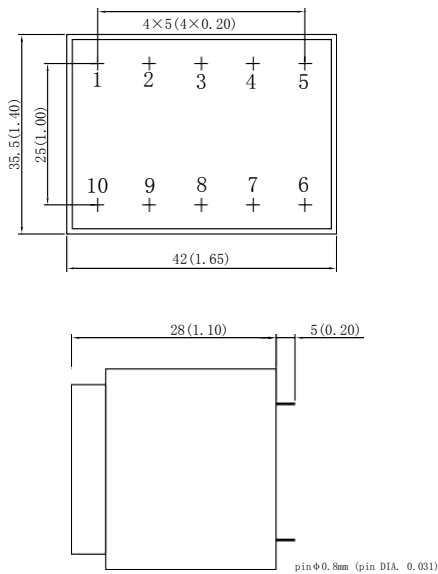

## GW-EI38-13.6-3.2VA

Frequency 50/60 HZ

Split-bobbin

Temperature class ta 70°C/B

Weight : 0.155kg

Mechanical(The dimensions in the catalogue are just for reference, all subject to original samples !)

### Schematics

No. 1

No. 2

No. 3

No. 4

Primary (V)	Secondary (V/mA)	No-Load Voltage(V)	Part Number
230	6/534	9.20	GWEI38-3.2VA-01A
230	9/356	13.95	GWEI38-3.2VA-02A
230	12/267	17.80	GWEI38-3.2VA-03A
230	15/214	22.20	GWEI38-3.2VA-04A
230	18/178	27.00	GWEI38-3.2VA-05A
230	24/134	35.00	GWEI38-3.2VA-06A
230	2×6/267	2×8.90	GWEI38-3.2VA-07A
230	2×9/178	2×13.40	GWEI38-3.2VA-08A
230	2×12/134	2×17.50	GWEI38-3.2VA-09A
230	2×15/107	2×22.30	GWEI38-3.2VA-10A
230	2×18/89	2×25.80	GWEI38-3.2VA-11A
230	2×24/67	2×35.90	GWEI38-3.2VA-12A
115	6/534	9.20	GWEI38-3.2VA-13A
115	9/356	13.95	GWEI38-3.2VA-14A
115	12/267	17.80	GWEI38-3.2VA-15A
115	15/214	22.20	GWEI38-3.2VA-16A
115	18/178	27.00	GWEI38-3.2VA-17A
115	24/134	35.00	GWEI38-3.2VA-18A
115	2×6/267	2×8.90	GWEI38-3.2VA-19A
115	2×9/178	2×13.40	GWEI38-3.2VA-20A
115	2×12/134	2×17.50	GWEI38-3.2VA-21A
115	2×15/107	2×22.30	GWEI38-3.2VA-22A
115	2×18/89	2×25.80	GWEI38-3.2VA-23A
115	2×24/67	2×35.90	GWEI38-3.2VA-24A
2×115	6/534	9.20	GWEI38-3.2VA-25A
2×115	9/356	13.95	GWEI38-3.2VA-26A
2×115	12/267	17.80	GWEI38-3.2VA-27A
2×115	15/214	22.20	GWEI38-3.2VA-28A
2×115	18/178	27.00	GWEI38-3.2VA-29A
2×115	24/134	35.00	GWEI38-3.2VA-30A
2×115	2×6/267	2×8.90	GWEI38-3.2VA-31A
2×115	2×9/178	2×13.40	GWEI38-3.2VA-32A
2×115	2×12/134	2×17.50	GWEI38-3.2VA-33A
2×115	2×15/107	2×22.30	GWEI38-3.2VA-34A
2×115	2×18/89	2×25.80	GWEI38-3.2VA-35A
2×115	2×24/67	2×35.90	GWEI38-3.2VA-36A