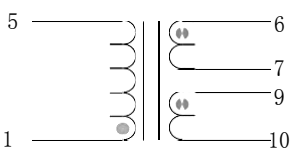

## GW-EI38-13.6-3.2VA

Frequency 50/60 HZ

Split-bobbin

Temperature class ta 70°C/B

Weight : 0.155kg

Mechanical(The dimensions in the catalogue are just for reference, all subject to original samples !)

### Schematics

No. 1

No. 2

No. 3

No. 4

Primary (V)	Secondary (V/mA)	No-Load Voltage(V)	Part Number
230	6/534	9.20	GWEI38-3.2VA-01A
230	9/356	13.95	GWEI38-3.2VA-02A
230	12/267	17.80	GWEI38-3.2VA-03A
230	15/214	22.20	GWEI38-3.2VA-04A
230	18/178	27.00	GWEI38-3.2VA-05A
230	24/134	35.00	GWEI38-3.2VA-06A
230	2×6/267	2×8.90	GWEI38-3.2VA-07A
230	2×9/178	2×13.40	GWEI38-3.2VA-08A
230	2×12/134	2×17.50	GWEI38-3.2VA-09A
230	2×15/107	2×22.30	GWEI38-3.2VA-10A
230	2×18/89	2×25.80	GWEI38-3.2VA-11A
230	2×24/67	2×35.90	GWEI38-3.2VA-12A
115	6/534	9.20	GWEI38-3.2VA-13A
115	9/356	13.95	GWEI38-3.2VA-14A
115	12/267	17.80	GWEI38-3.2VA-15A
115	15/214	22.20	GWEI38-3.2VA-16A
115	18/178	27.00	GWEI38-3.2VA-17A
115	24/134	35.00	GWEI38-3.2VA-18A
115	2×6/267	2×8.90	GWEI38-3.2VA-19A
115	2×9/178	2×13.40	GWEI38-3.2VA-20A
115	2×12/134	2×17.50	GWEI38-3.2VA-21A
115	2×15/107	2×22.30	GWEI38-3.2VA-22A
115	2×18/89	2×25.80	GWEI38-3.2VA-23A
115	2×24/67	2×35.90	GWEI38-3.2VA-24A
2×115	6/534	9.20	GWEI38-3.2VA-25A
2×115	9/356	13.95	GWEI38-3.2VA-26A
2×115	12/267	17.80	GWEI38-3.2VA-27A
2×115	15/214	22.20	GWEI38-3.2VA-28A
2×115	18/178	27.00	GWEI38-3.2VA-29A
2×115	24/134	35.00	GWEI38-3.2VA-30A
2×115	2×6/267	2×8.90	GWEI38-3.2VA-31A
2×115	2×9/178	2×13.40	GWEI38-3.2VA-32A
2×115	2×12/134	2×17.50	GWEI38-3.2VA-33A
2×115	2×15/107	2×22.30	GWEI38-3.2VA-34A
2×115	2×18/89	2×25.80	GWEI38-3.2VA-35A
2×115	2×24/67	2×35.90	GWEI38-3.2VA-36A