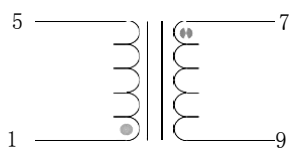

天津格威科技有限公司 TIANJIN GREWIN TECHNOLOGY CO.,LTD

Address: DongTing Road HeXi Distr,300222 Tianjin China.

Email:salesmanager@grewin-tech.com

Phone:+86-22-84943756 WhatsApp:+86-13072088960

Website: www.grewin-tech.com

GW-EI38-13.6-3.2VA

Frequency 50/60 HZ

Split-bobbin

Temperature class ta 70°C/B

Weight : 0.155kg

Mechanical(The dimensions in the catalogue are just for reference, all subject to original samples !)

Schematics

No. 1

No. 2

No. 3

No. 4